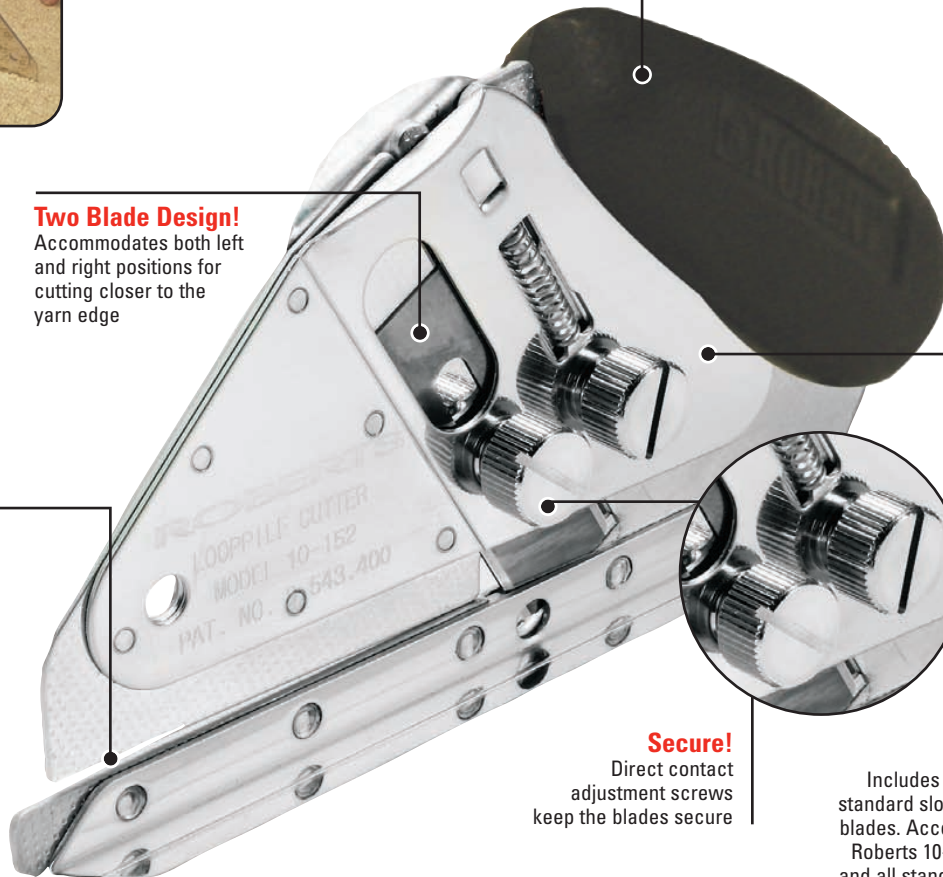

# GT LOOP PILE CUTTER 10-152GT

**Classic Golden Touch Handle!**  
Back by popular demand

**Two Blade Design!**  
Accommodates both left and right positions for cutting closer to the yarn edge

**Adjustable!**  
Throat opening easily adjusts for different carpet thicknesses

**Durable!**  
Stainless steel construction for maximum durability

**Secure!**  
Direct contact adjustment screws keep the blades secure

Includes two standard slotted blades. Accepts Roberts 10-436 and all standard slotted blades.

## Re-introducing the Classic 10-152 Loop Pile Cutter!

*An installer's favorite, this Golden Touch cutter promises to handle any heavy-duty job it is presented with. The old-style handle fits comfortably in the palm of your hand. The thumb screws on its blade retention system allow for direct pressure on the blades, while the adjustable 'throat' can glide through different carpet thicknesses.*

*For over thirty years, Roberts Golden Touch, or "GT" as it is referred to by many installers, has always stood as a symbol of high quality tools. The logo stands as an oath from Roberts to only offer the best products possible. With this line, we are continuing our commitment to excellence by responding to the needs of the true professional. It serves as a tribute to all installers who have come to recognize Golden Touch for its dependability and commitment to quality.*